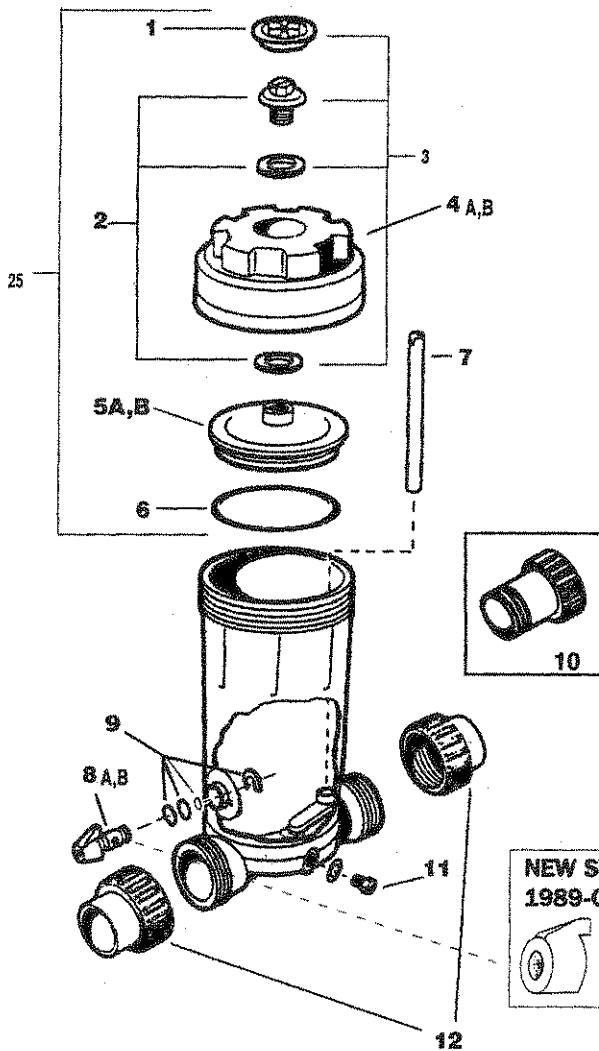

Main Office/Eastside
 7960 E 22nd St
 520-886-1211 Phone
 520-886-6364 Fax

Northeast
 9155 E Tanque Verde Rd
 520-749-9155 Phone
 520-760-0035 Fax

PATIO'S NUMBER	ITEM KEY	HAYWARD CHEMICAL FEEDERS MODELS CL200, CL220, & CL220BR	MANUFACTURER NUMBER
28-0074	1	Cap Logo	CLX200E
	2	Screw Washers	OBSOLETE
SP1-7089	3	Cap (Includes 1 & 2)	CLX200EGA
28-0072	4A	Cap Cover (CL-200 & CL-220)	CLX200C
	4B	Cap Cover (CL-220BR)	CLX200C-2
28-0073	5A	Cover (CL-200 & CL-220)	CLX200B
	5B	Cover (CL-220BR)	CLX200B-2
SP2-0675	6	O-Ring (Viton Composition)	CLX200K
28-0104	7	Feeder Tubing	CLX200H
	8A	Handle/Valve Assembly	OBSOLETE
28-0101	8B	Control Knob Assembly, w/ Viton O-Ring (1989 to Present)	CLX200PA
	9	O-Ring	OBSOLETE
	10	Male Union End Connector Pak	OBSOLETE
	11	Drain Plug w/Gasket	SPX1700FGV
	12	Female Union End Connector Pak	OBSOLETE
	13	Base (CL-220)	CLX220B
28-0107	14	Check Valve & Inlet Fitting Adapter Assy. (Incl. 2 Compression Nuts)	CLX220EA
28-0202	16	Chlorinator Tubing, 8'	CLX220J
28-0111	19	5/16" Compression Nut	CLX220H
		1/4" Adapter Fitting	CLX220P
	22	Saddle Fitting w/Gasket	CLX220G
28-0031	22A	Gasket	172033
	23	Saddle Clamp	CLX220K
06-0270	24	Combo Adapter w/ 1/4" Tap	SPX1091Z7TC
	25	Cover & Cap Assembly Complete (Incl. 1, 2, 4A, 5A, & 6)	CLX200CA
28-0110		Maintenance Kit (Incl. 19, 22, 23 & 8' of Tubing)	CLX200GA
SP6-2582		Elbow Adapter w/ 1/4" Tap	SPX1105Z4TC

CL 200 IN-LINE

CL 220/220BR OFF-LINE