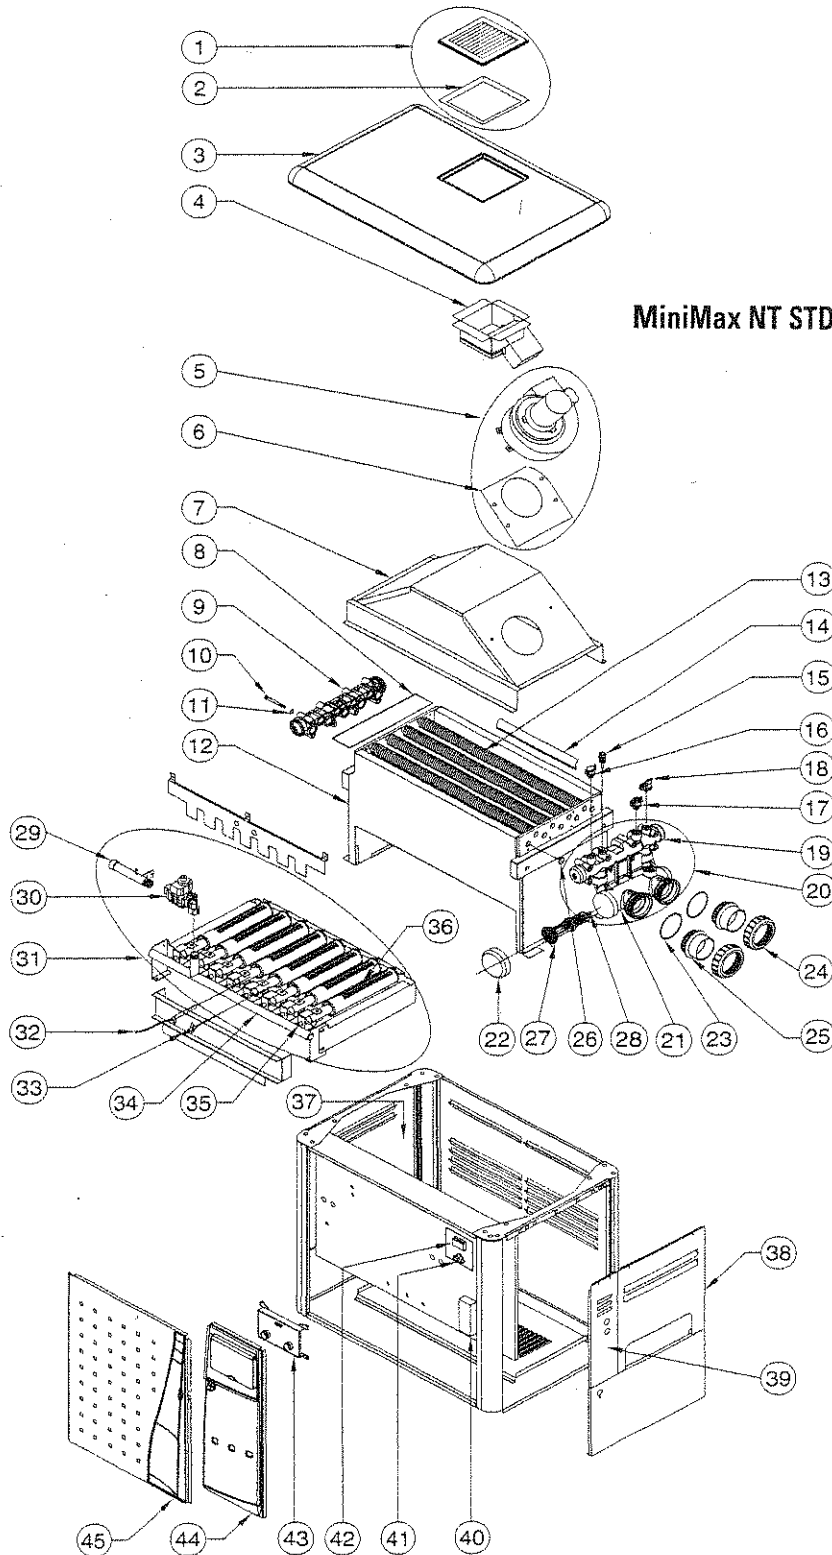

Sierra Vista
4711 S Highway 92
1-800-559-9291 Phone
520-458-9293 Fax

PATIO
POOLS & SPAS
COMMERCIAL POOL CARE DIVISION

Northwest
6320 N Oracle Rd
520-797-2299 Phone
520-797-9293 Fax

Central
2512 N Campbell Ave
520-795-8240 Phone
520-327-1142 Fax

Main Office/Eastside
7960 E 22nd St
520-886-1211 Phone
520-886-6364 Fax

Northeast
9155 E Tanque Verde Rd
520-749-9155 Phone
520-760-0035 Fax

**MINIMAX - NT STD HEATER
WITH 6800 & DDTC CONTROLLERS**

MiniMax NT STD Heater — (Non-ASME Shown)

(Note: Pictorial is shown with 6800 Controller)