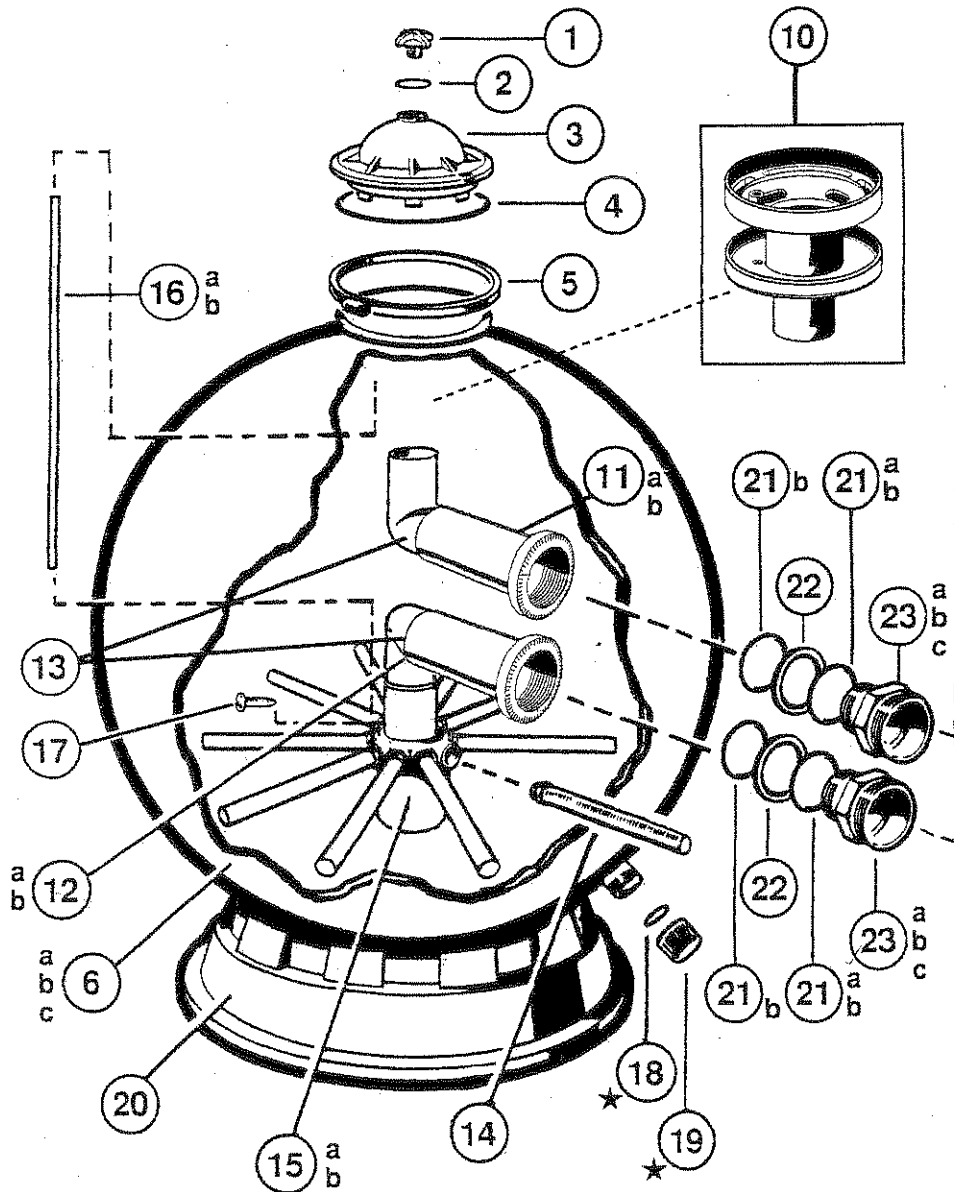

Sierra Vista
4711 S Highway 92
1-800-559-9291 Phone
520-458-9293 Fax

COMMERCIAL POOL CARE DIVISION

Northwest
6320 N Oracle Rd
520-797-2299 Phone
520-797-9293 Fax

Central
2512 N Campbell Ave
520-795-8240 Phone
520-327-1142 Fax

Main Office/Eastside
7960 E 22nd St
520-886-1211 Phone
520-886-6364 Fax

Northeast
9155 E Tanque Verde Rd
520-749-9155 Phone
520-760-0035 Fax

PATIO'S NUMBER	ITEM KEY	HAYWARD PRO SERIES PLUS MODELS S311SX, 311SXV, & 360SX	MANUFACTURER NUMBER
13-0203	27	Pressure Gauge - Rear Mount (Not Shown)	ECX270861
13-0324	28	Relief Valve / Gauge Adapter Assembly (Not Shown)	DEX2400S
26-0027	29	Relief Valve O-Ring (O-27)	SX200Z5

27, 28, & 29 REQUIRED IF USING A 2" SLIDE VALVE